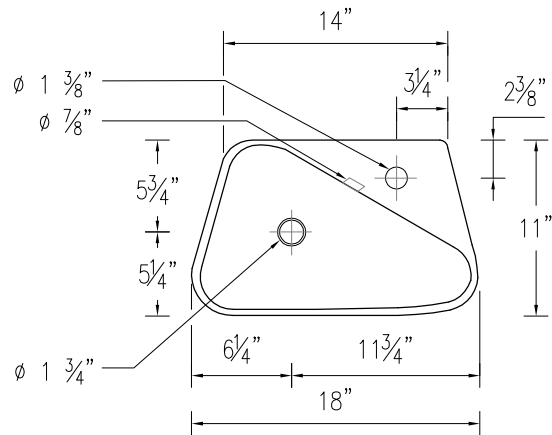

ELANTI COLLECTION

1602-L

PRODUCT DIAGRAM