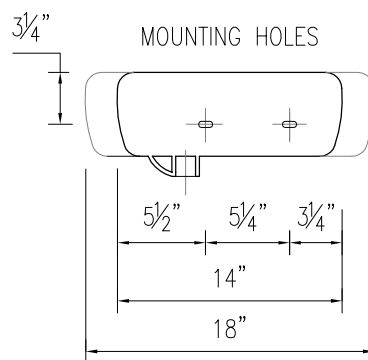

ELANTI COLLECTION

1602-L

PRODUCT DIAGRAM